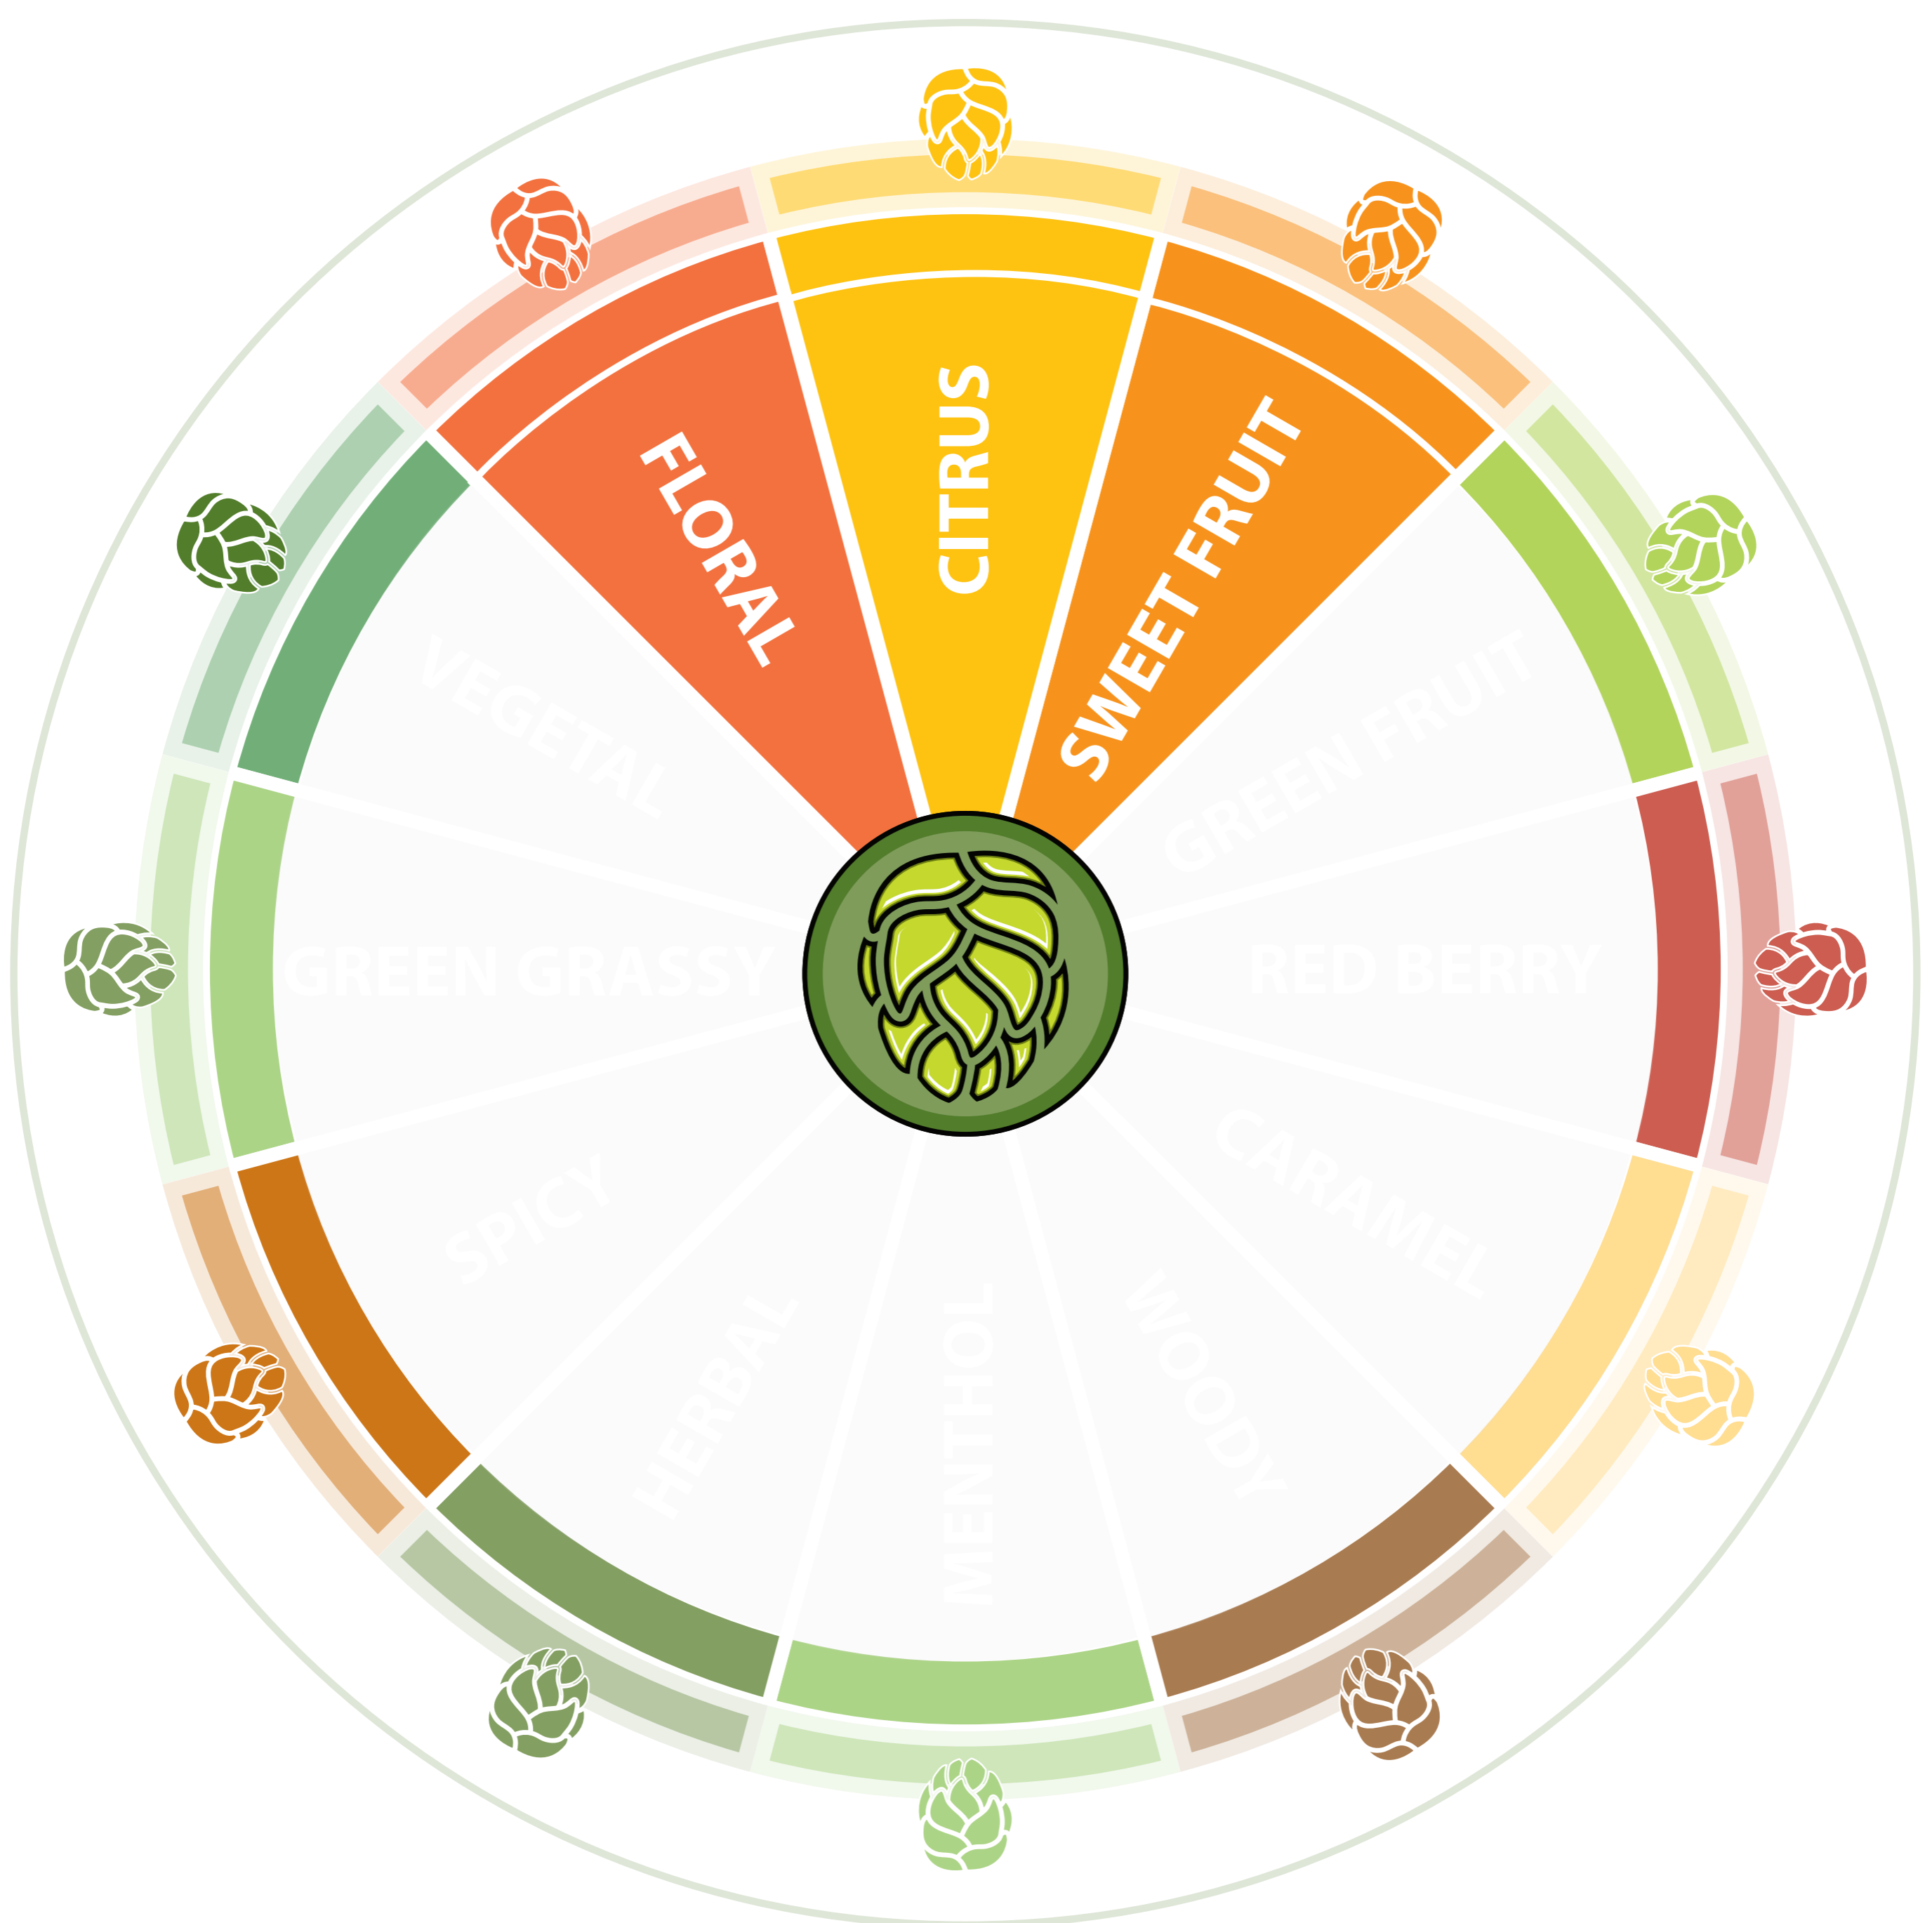

ALOHA®

HOP BLEND

THE SPIRIT OF ALOHA ON YOUR TASTE BUDS – THE EXOTIC TASTE OF HAWAII.” THIS UNIQUE CREATION GIVES YOUR BEER AN EXOTIC BOOST WITH A FLAVOR COMING DIRECTLY FROM HAWAII.

TECHNICAL DATA

ALPHA (%): 10.3

BETA (%): --

COHUMULONE (% OF ALPHA ACIDS): --

TOTAL OIL (ML/100G): 2.2

MYRCENE (% OF TOTAL OIL): --

HUMULENE (% OF TOTAL OIL): --

CARYOPHYLLENE (% OF TOTAL OIL): --

FARNESENE (% OF TOTAL OIL): --

LINALOOL (% OF TOTAL OIL): --

TOTAL POLYPHENOLS (%): --

WILLAMETTE VALLEY HOPS